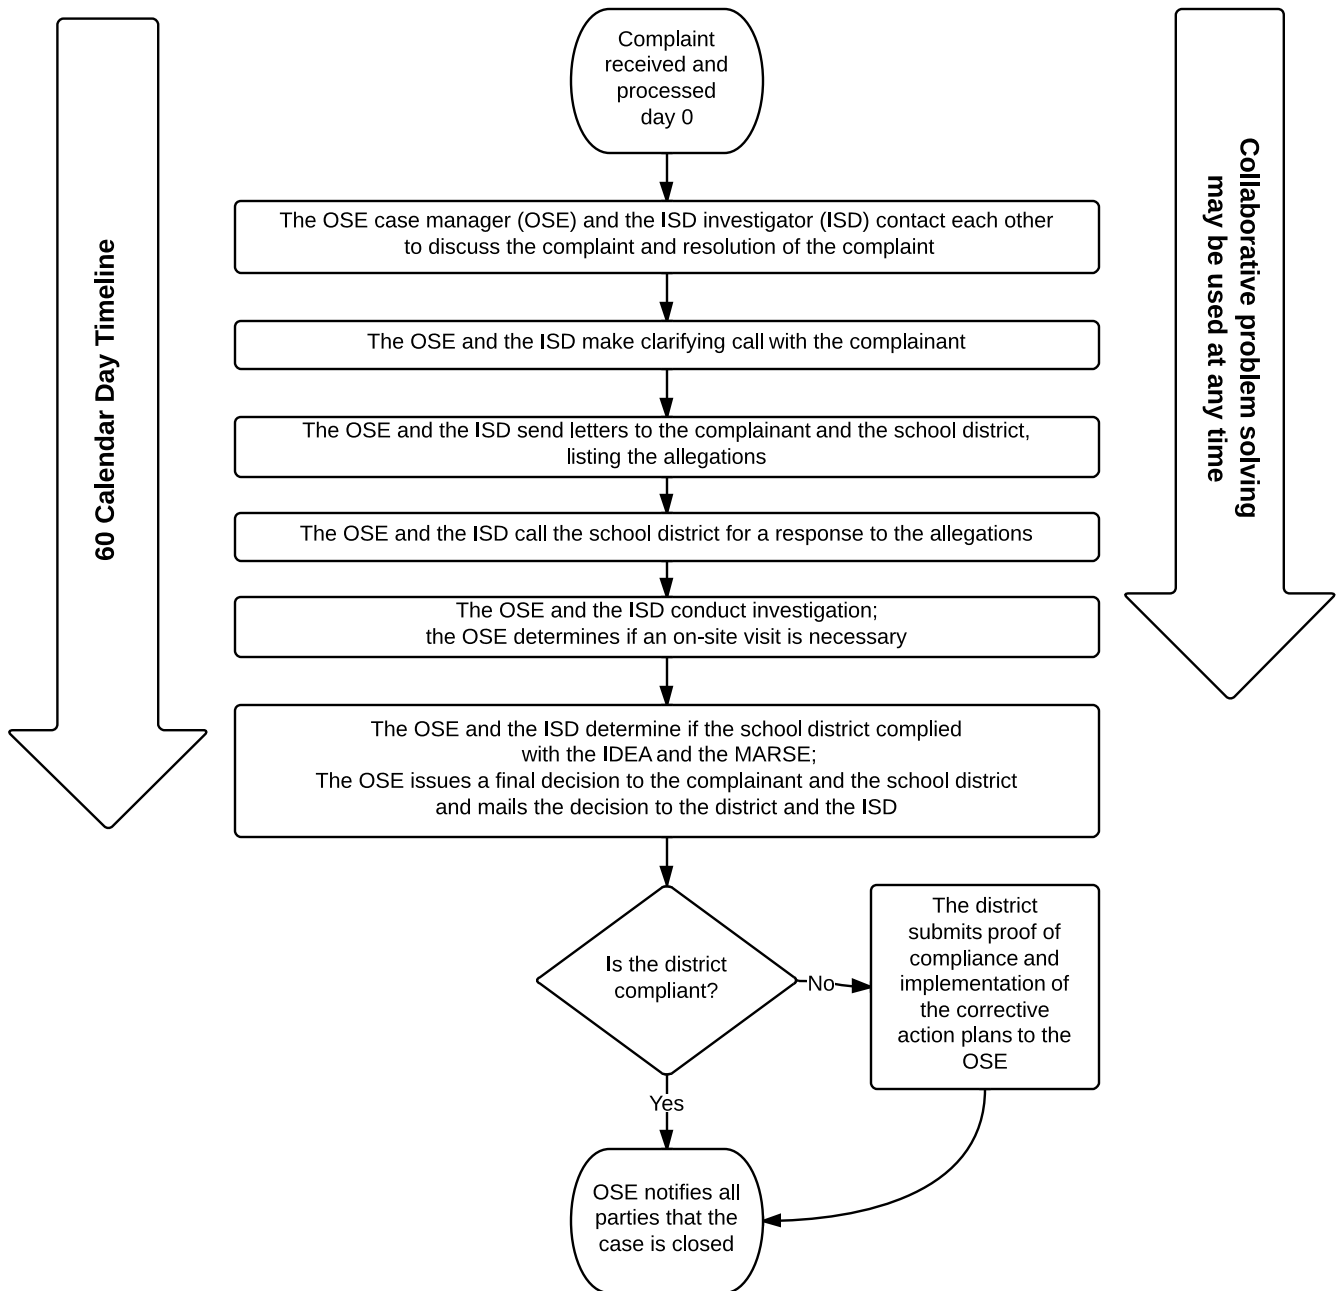

MDE, OSE Problem Solving Process Timeline

OSE—Office of Special Education
 ISD—Intermediate School District
 IDEA—Individuals with Disabilities Education Act
 MARSE—Michigan Administrative Rules for Special Education